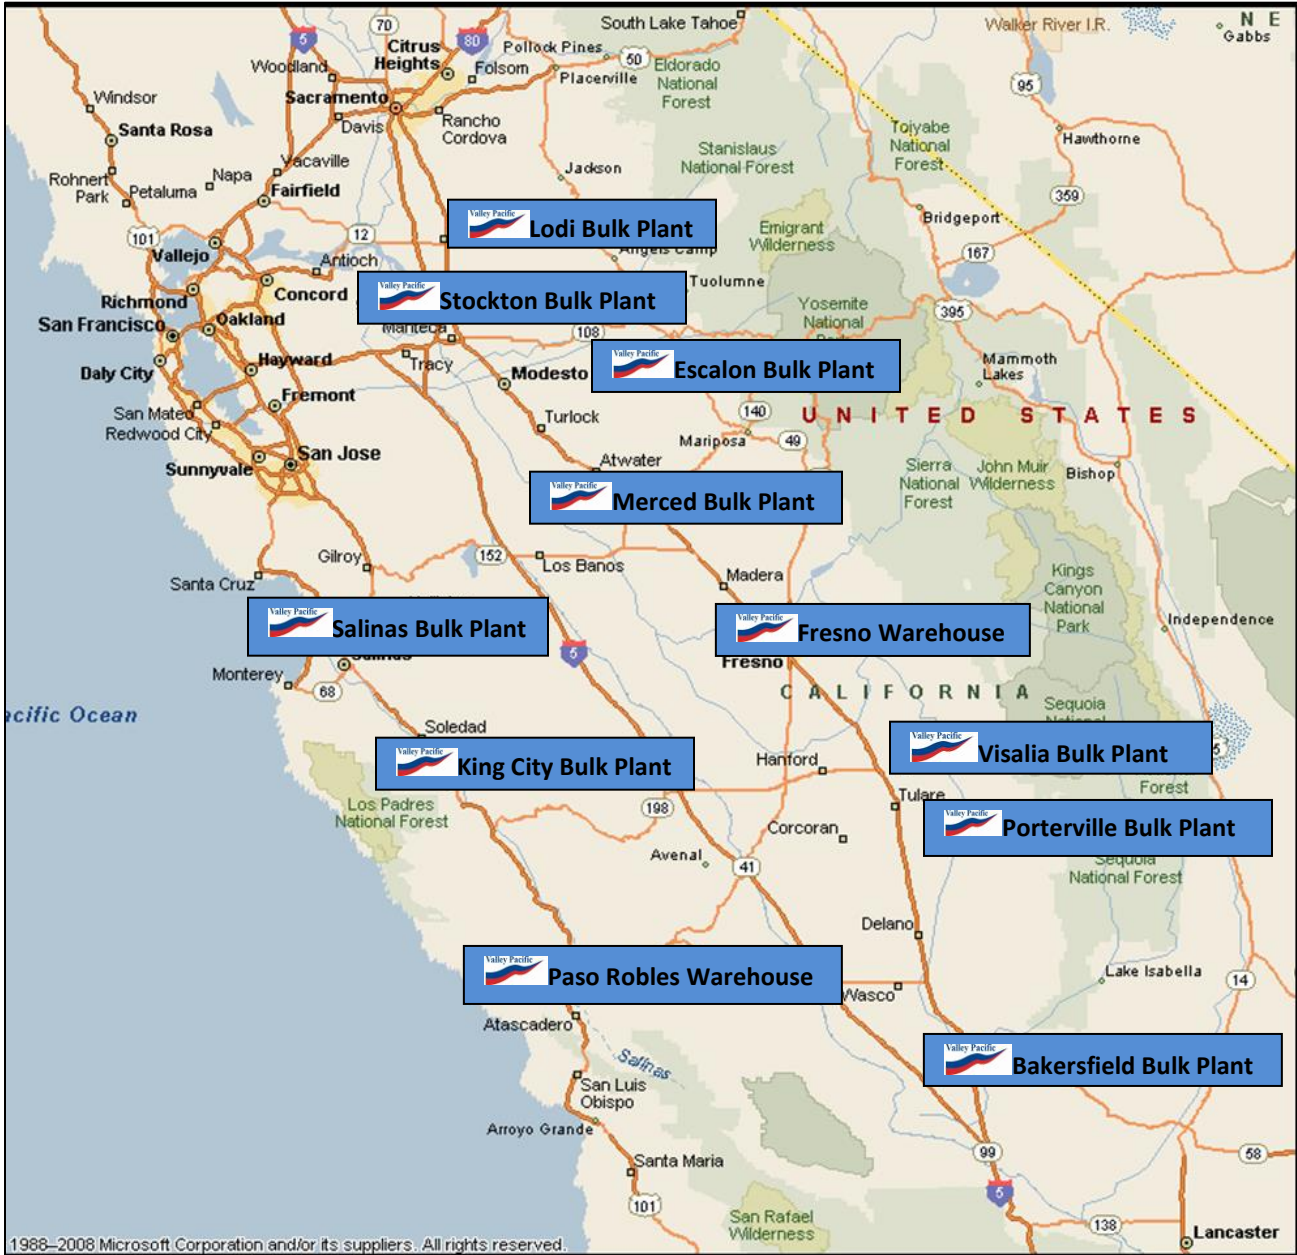

Valley Pacific Locations

1988–2008 Microsoft Corporation and/or its suppliers. All rights reserved.

Lodi: 930 E Victor Rd, Lodi, CA 95240

Stockton: 166 Frank West Cir, Stockton, CA 95206

Escalon: 1512 Weiss Way, Escalon, CA 95320

Merced: 385 S Hwy 59, Merced, CA 95341

Salinas: 1083 Madison Lane, Salinas, CA 93907

King City: 215 Pearl Street, King City, CA 93930

Paso Robles: 2107 Wisteria Lane, Paso Robles, CA 93446

Fresno: 4073 S Maple Ave, Fresno, CA 93725

Visalia: 1633 E. Mineral King Ave, Visalia, CA 93291

Porterville: 11 E Yates Ave, Porterville, CA 93257

Bakersfield: 9521 Enos Lane, Bakersfield, CA 93314